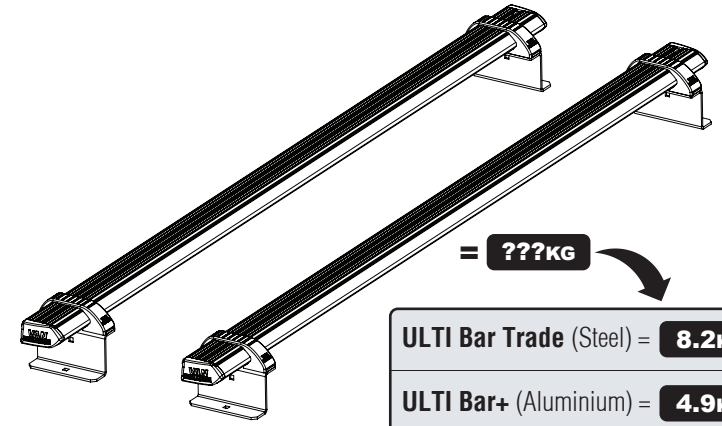

299-2

Vehicle:
Volkswagen Caddy: 2010 - 2020
Wheel Base: MAXI (L2)
Roof Height: Standard (H1)
Rear Doors: Twin / Tailgate