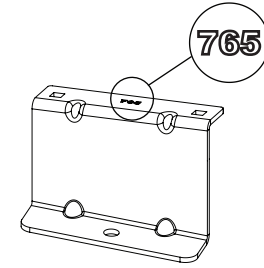

# 299-2

**Vehicle:**  
 Volkswagen Caddy: 2010 - 2020  
**Wheel Base:** MAXI (L2)  
**Roof Height:** Standard (H1)  
**Rear Doors:** Twin / Tailgate

1

ME0765

ME0766

ME0770

ME0771

2