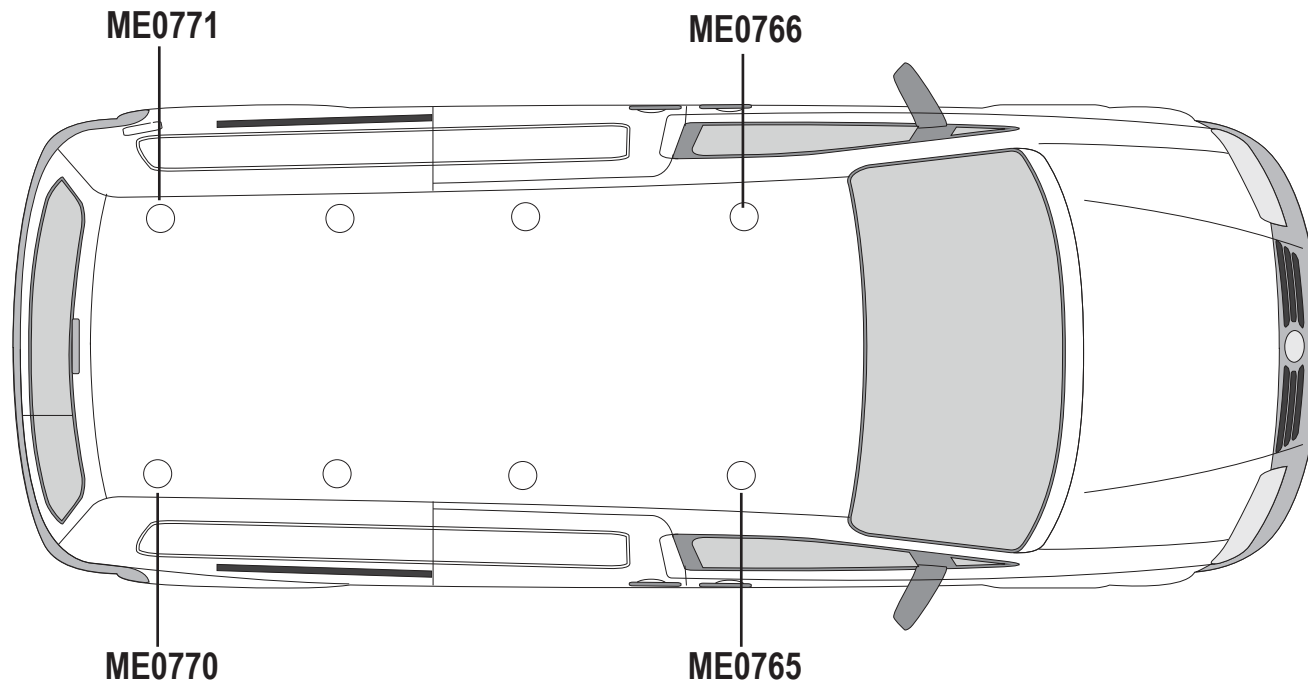

# 299-2

**Vehicle:**  
 Volkswagen Caddy: 2010 - 2020  
**Wheel Base:** MAXI (L2)  
**Roof Height:** Standard (H1)  
**Rear Doors:** Twin / Tailgate

1

ME0765

ME0766

ME0770

ME0771

2