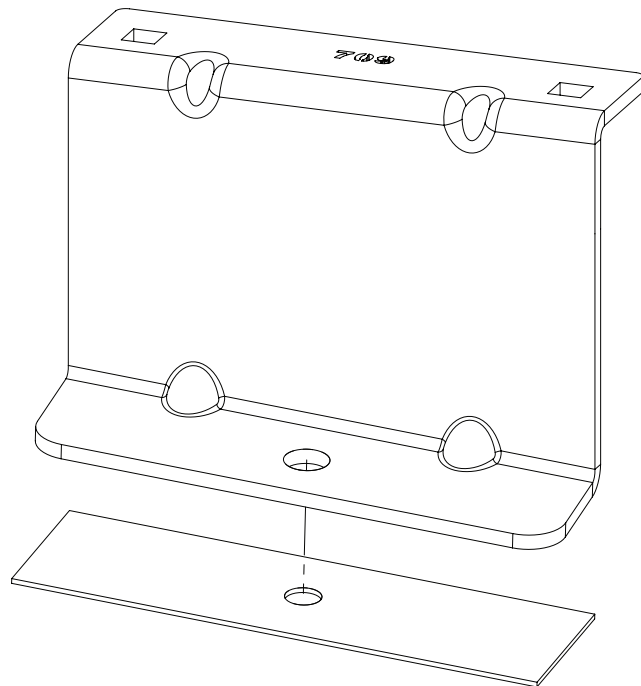

# 299-2

**Vehicle:**  
 Volkswagen Caddy: 2010 - 2020  
**Wheel Base:** MAXI (L2)  
**Roof Height:** Standard (H1)  
**Rear Doors:** Twin / Tailgate

1

ME0765

ME0766

ME0770

ME0771

2