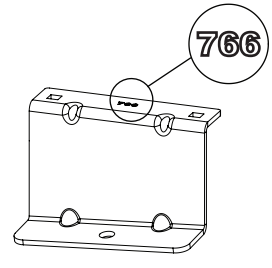

# 299-2

**Vehicle:**  
 Volkswagen Caddy: 2010 - 2020  
**Wheel Base:** MAXI (L2)  
**Roof Height:** Standard (H1)  
**Rear Doors:** Twin / Tailgate

1

ME0765

ME0766

ME0770

ME0771

2