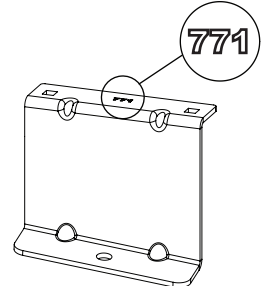

# 299-2

**Vehicle:**  
 Volkswagen Caddy: 2010 - 2020  
**Wheel Base:** MAXI (L2)  
**Roof Height:** Standard (H1)  
**Rear Doors:** Twin / Tailgate

1

ME0765

ME0766

ME0770

ME0771

2