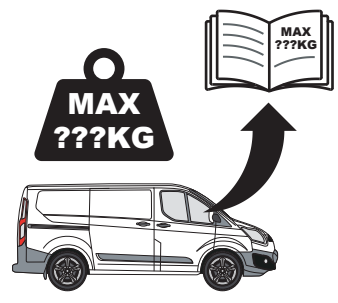

EN - SAFETY AND PRODUCT INFORMATION
DE - SICHERHEITS- UND PRODUKTINFORMATIONEN
FR - INFORMATIONS DE SÉCURITÉ ET DU PRODUIT
NL - VEILIGHEIDS- EN PRODUCTINFORMATIE
ES - INFORMACIÓN DE SEGURIDAD Y DEL PRODUCTO
IT - INFORMAZIONI SULLA SICUREZZA E SUL PRODOTTO
SV - SÄKERHETS- OCH PRODUKTINFORMATION
DA - SIKKERHEDS- OG PRODUKTINFORMATION
NO - SIKKERHETS- OG PRODUKTINFORMASJON
PL - INFORMACJE O BEZPIECZENSTWIE I PRODUKCJE
CS - INFORMACE O BEZPEČNOSTI A PRODUKTU