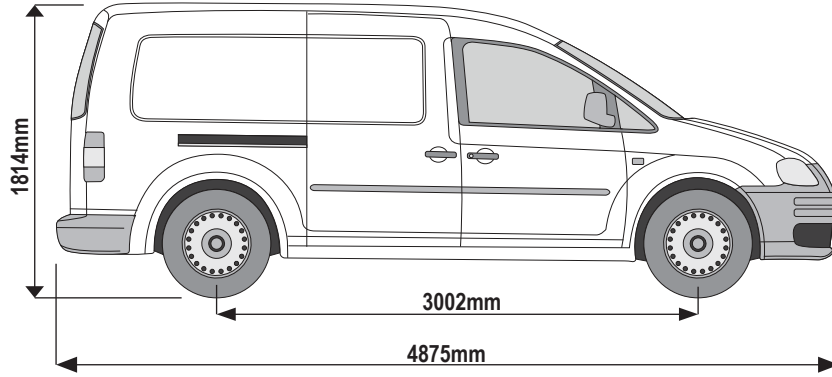

# 299-2

**Vehicle:**  
 Volkswagen Caddy: 2010 - 2020  
**Wheel Base:** MAXI (L2)  
**Roof Height:** Standard (H1)  
**Rear Doors:** Twin / Tailgate

1

ME0765

ME0766

ME0770

ME0771

2