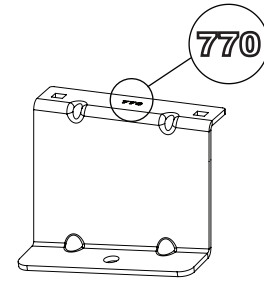

# 299-2

**Vehicle:**  
 Volkswagen Caddy: 2010 - 2020  
**Wheel Base:** MAXI (L2)  
**Roof Height:** Standard (H1)  
**Rear Doors:** Twin / Tailgate

1

ME0765

ME0766

ME0770

ME0771

2