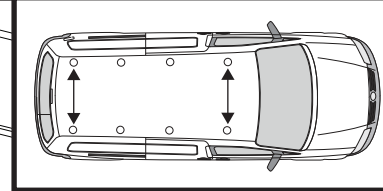

1

ME0765

ME0766

ME0770

ME0771

2

3

5MM HEX / ALLEN